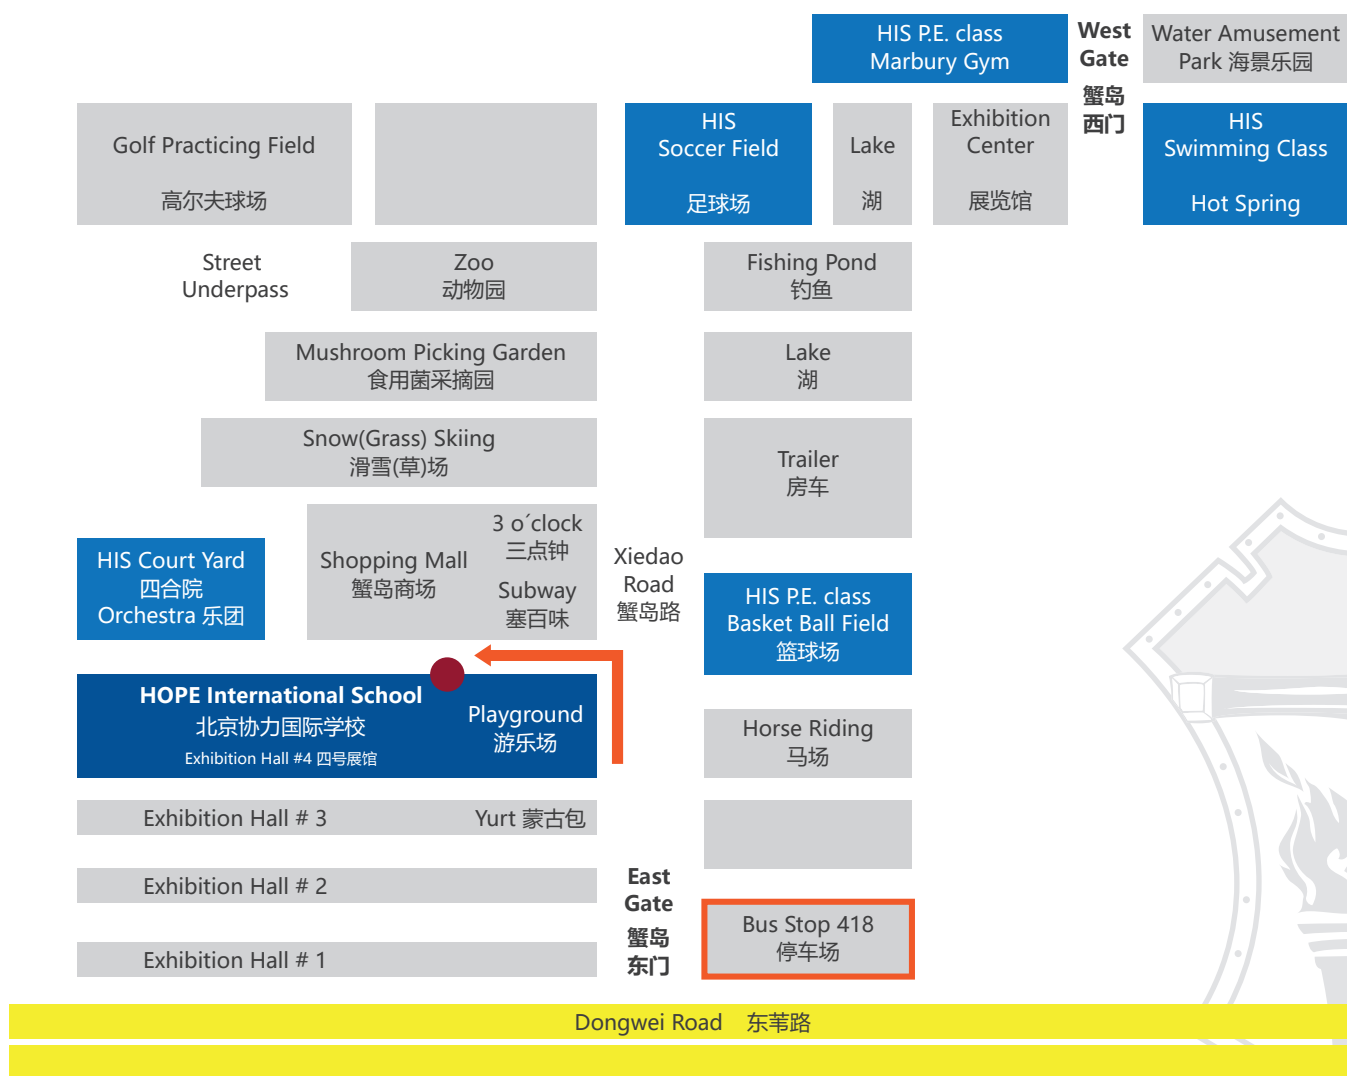

Where to find Us

We are located in Crab Island Resort / 我校位于蟹岛度假村

How to get to Crab Island resort / 怎么来蟹岛度假村

乘车路线 (Transportation Options):

1. 出租车还是自驾车路线 (Vehicle):

Get on Airport Express way to airport direction get off at Wei Gou Exit (Exit 5) and turn left, Turn right at the traffic light on to Dong Wei Road, 300 meters down on Dong Wei Road, the east gate of Crab Island Resort will be on your right.

走首都机场高速公路, 从苇沟出口 (5号) 出去, 先左转后红绿灯右转, 在东苇路前行300米右转即进入蟹岛度假村东门。

2. 地铁还是公交车 (Public Transportation):

- 418路线: 望京西站-花家地北里-望京医院-望京国际商业中心-蟹岛
- 640路线: 金台路站-农民日报社站-奥林匹克花园-蟹岛东门-天竺
- 641路线: 中关村站-安贞桥西站-丽都饭店-蟹岛东门
- 688路线: 东直门-燕莎桥东站-酒仙桥-大山子路口东-蟹岛东门
- 857路线: 地铁孙河站(15号线)-蟹岛度假村东门

On Campus / 在蟹岛度假村里

Head straight west from the East gate of Crab Island Resort. HIS campus, the 4th Exhibition building is on the left side of a Basket ball court and in front of a Subway sandwich store.

蟹岛东门继续一直走, 经过蒙古包, 篮球场左边的, 赛百味和蟹岛商场前边的4号展馆是Hope International School.

Admissions

- ☎ +86-400-800-8781
- ☎ ext 245 (English)
- ☎ ext 242 (Korean, Chinese)
- ✉ admissions@hopeintlschool.org

Address

Crab Island, Exhibition Hall 4
No.1 XieDao Road, Chaoyang District
Beijing 100018