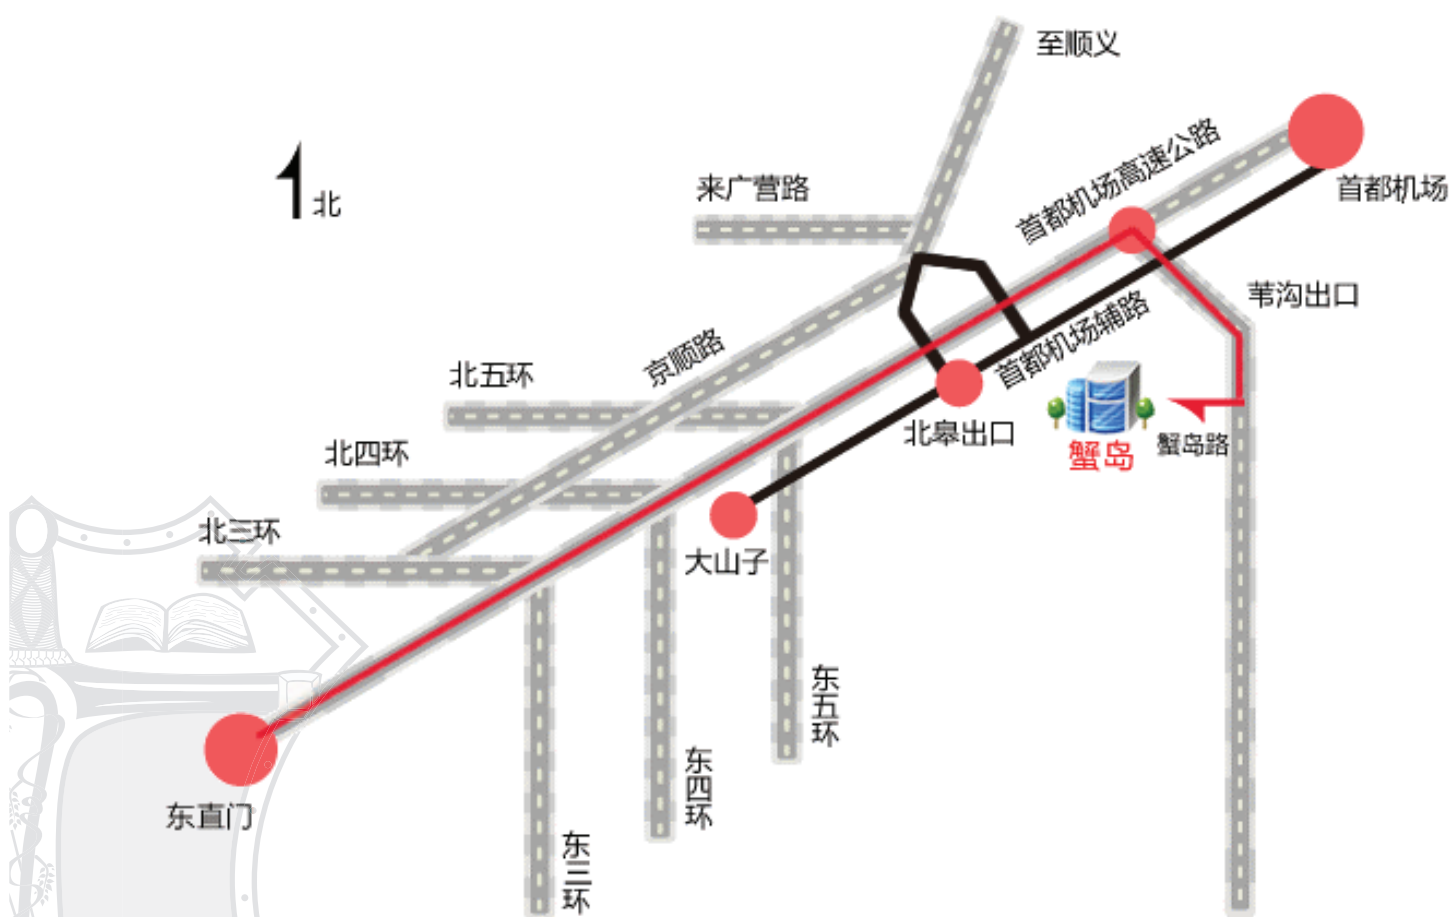

Where to find Us

We are located in Crab Island Resort / 我校位于蟹岛度假村

How to get to Crab Island resort / 怎么来蟹岛度假村

乘车路线 (Transportation Options):

1. 出租车还是自驾车路线 (Vehicle):

Get on Airport Express way to airport direction get off at Wei Gou Exit (Exit 5) and turn left, Turn right at the traffic light on to Dong Wei Road, 300 meters down on Dong Wei Road, the east gate of Crab Island Resort will be on your right.

走首都机场高速公路, 从苇沟出口 (5号) 出去, 先左转后红绿灯右转, 在东苇路前行300米右转即进入蟹岛度假村东门。

2. 地铁还是公交车 (Public Transportation):

- 418路线: 望京西站-花家地北里-望京医院-望京国际商业中心-蟹岛
- 640路线: 金台路站-农民日报社站-奥林匹克花园-蟹岛东门-天竺
- 641路线: 中关村站-安贞桥西站-丽都饭店-蟹岛东门
- 688路线: 东直门-燕莎桥东站-酒仙桥-大山子路口东-蟹岛东门
- 857路线: 地铁孙河站(15号线)-蟹岛度假村东门

On Campus / 在蟹岛度假村里

Head straight west from the East gate of Crab Island Resort. HIS campus, the 4th Exhibition building is on the left side of a Basket ball court and in front of a Subway sandwich store.

蟹岛东门继续一直走, 经过蒙古包, 篮球场左边的, 赛百味和蟹岛商场前边的4号展馆是Hope International School.

Admissions

- ☎ +86-400-800-8781
- ☎ ext 245 (English)
- ☎ ext 242 (Korean, Chinese)
- ✉ admissions@hopeintlschool.org

Address

Crab Island, Exhibition Hall 4
No.1 XieDao Road, Chaoyang District
Beijing 100018